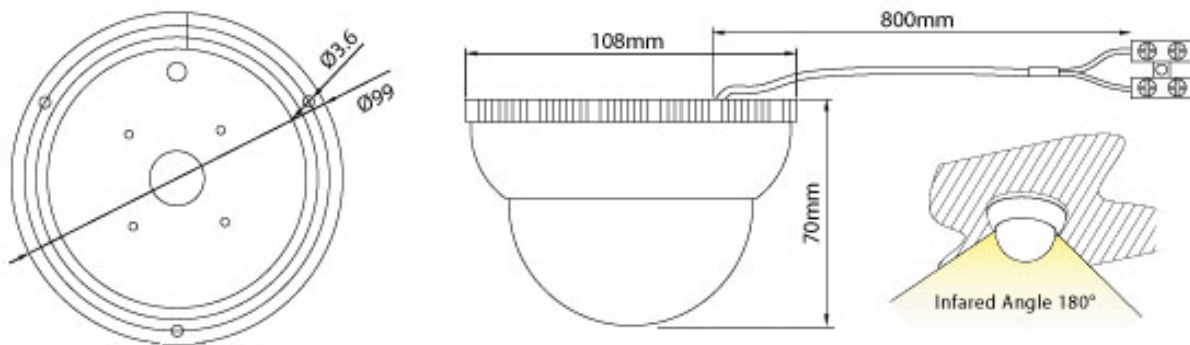

LINES INFRARED INDOOR ILLUMINATOR (15IL04)

FEATURES

- 180 degrees full view indoor illuminator
- Area range up to 200M(square)
- 850nm super wide angle LEDs x 90 pcs.
- Automatic switch on/ off by photo cell
- Power consumption: 800mA
- 12VDC/24VAC Operation

SPECIFICATIONS	15IL04
TYPE	Indoor
LUMINAIRE	850nm high power LED
ANGLE	180°
EMISSIVE POWER	10W
DISTANCE	200M(square)
CONTROL	CDS / 10 Lux
POWER SUPPLY	DC12V / AC24V
CURRENT CONSUMPTION	800mA / DC12V (Max)
DIMENSION	OD108 x 70 mm
WEIGHT	450g
STORAGE TEMPERATURE	-30°C ~ +60°C
OPERATING TEMPERATURE	-10° C ~ +45°C