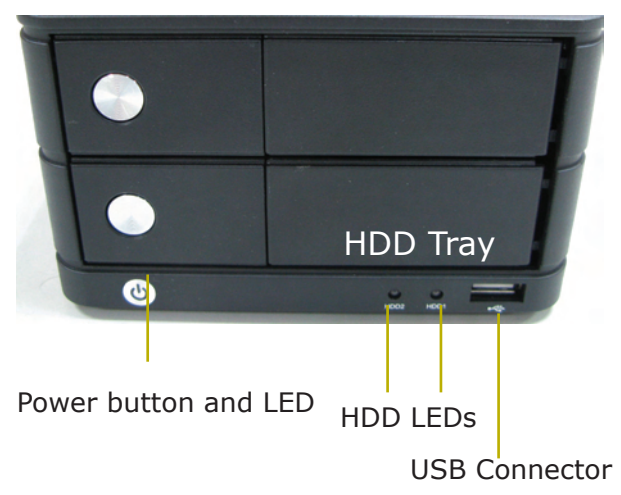

Available at:
Jia Ying Trading Pte Ltd
1 Rochor Canal Road #02-67 Sim Lim Square, Singapore 188504
Tel: 63360404 Fax: 63380404 Email: jiaying@singnet.com.sg Web: www.jiaying.com