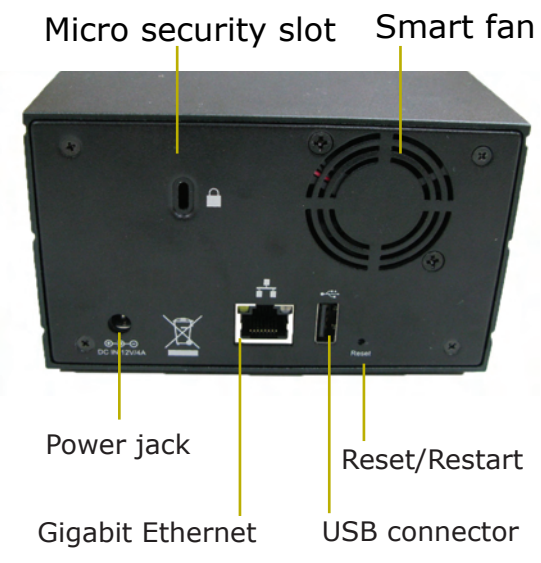

Available at:
Jia Ying Trading Pte Ltd
1 Rochor Canal Road #02-67 Sim Lim Square, Singapore 188504
Tel: 63360404 Fax: 63380404 Email: jiaying@singnet.com.sg Web: www.jiaying.com