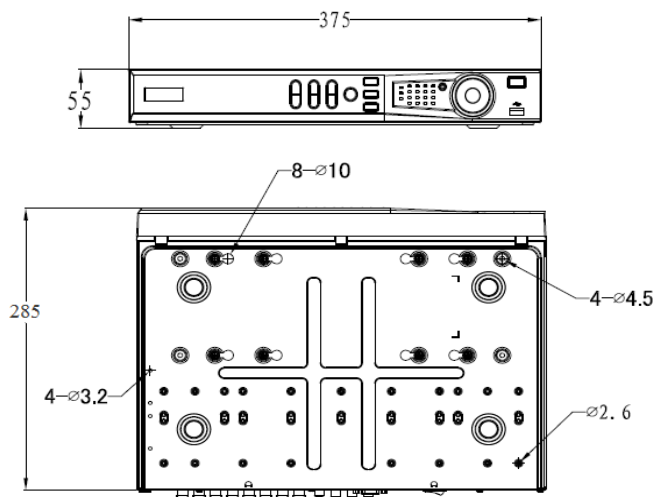

Appearance

Important

- Safety Precaution: Carefully read the operating instruction manual before using this product.

- All pictures are simulated.
- Weights and dimensions are approximate.
- Specifications are subject to change without notice.
- These products may be subject to export control regulations.

DISTRIBUTED BY: JIA YING TRADING PTE LTD
1 Rochor Canal Road #02-67
Sim Lim Square Singapore 188504
Tel: 63360404 Fax: 63380404
Website: www.jiaying.com

Email: jiaying@singnet.com.sg