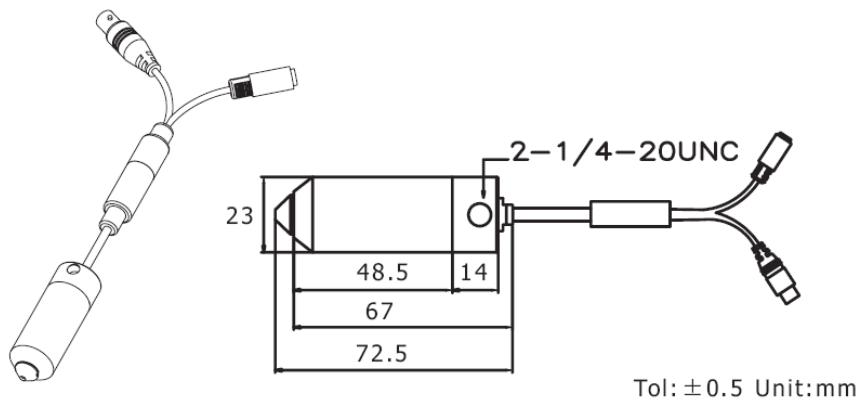

1/3" BULLET SPY CAMERA (MTC-102HQ)

FEATURES

- 1/3" super high resolution bullet spy camera
- Sony Exview HAD CCD
- Sony HQ 1
- 540 TV lines
- 0.45 Lux @ F2.0

MTC-102HQ - SPECIFICATIONS

IMAGE SYSTEM	
DSP	Sony HQ 1
IMAGE SENSOR	1/3" Sony Exview HAD CCD
EFFECTIVE PIXELS	795 x 596 (PAL)
ELECTRIC	
SYNC SYSTEM	Internal
HORIZONTAL RESOLUTION	540 TV Lines
MINIMUM ILLUMINATION	0.45lux @ F2.0
S/N RATIO	50 dB
GAMMA CORRECTION	0.45
VIDEO OUTPUT	1 Vpp composite output, 75 Ohm
ELECTRIC SHUTTER	AES ON: 1/50(1/60)~1/100,000 sec.
BACK LIGHT COMPENSATION	On
AUTOMATIC GAIN CONTROL	Auto
LENS/ HORIZONTAL VIEWING ANGLE	Standard: f3.7mm / F2.0; Option: f4.3mm / F2.0
POWER SUPPLY / ENVIRONMENT/ MECHANISM	
POWER SUPPLY	DC 12V / 1.2W
OPERATION TEMPERATURE	-10°C to 50°C
OPERATION HUMIDITY	Maximum: 90% RH
STORAGE TEMPERATURE	-20°C - 60 °C
DIMENSION	72.5mm x 23mm
WEIGHT	~ 200g