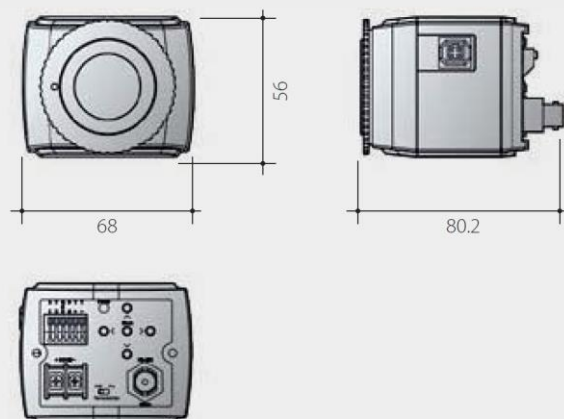

Dimensions (Unit : mm)