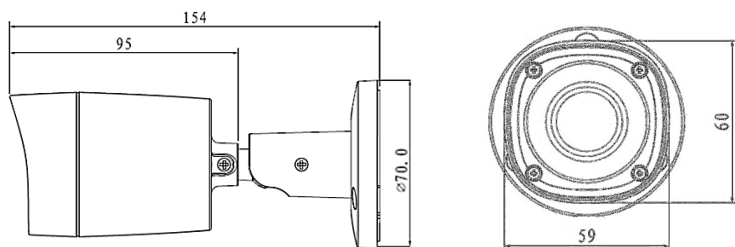

HD Analog Day/ Night Fixed IR Box Camera

Panasonic

CV-CPW103L CV-CPW103LN

Smart look Day/ Night Fixed Box (Bullet) Camera with IR illuminator

Key Features

- High-performance CMOS image sensor.
- Support 720p@25fps (PAL)/ 30fps (NTSC)
- Support 75-3 coaxial cable transmission over 800m.
- High speed & long distance real-time transmission.
- Support ICR for day time and night time operation.
- Support auto exposure, auto white balance, auto electronic shutter and auto gain function.
- Support DC12V power supply.
- IP66 compliance.

Standard Accessories

- Quick guide.....1 pc
- Important safety instruction.....1 pc

Appearance

Specifications

Parameter	CV-CPW103L	CV-CPW103LN
Camera		
Image Sensor	1/2.9" 1.0 Mega Pixels CMOS	
Effective Pixels	1280 (H) x 720 (V)	
Min Illumination	0.05Lux/ F1.6, 0Lux IR on	
Electronic Shutter	1/50s~1/100,000s	1/60s~1/100,000s
Video Frame Rate	25fps	30fps
Synchronization	Internal	
Day & Night	Auto (ICR)/ Color/ B/W	
Max IR Distance	20m	
Digital Noise Reduction	2D	
White Balance	Auto	
AGC	Auto	
BLC	Auto	
Lens		
Focal Length	3.6mm	
Angular Field of View	H: 88° V: 46°	
Lens Type	M12	
Input / Output		
Video Output	1CH BNC HD-CVI video output	
General		
Power	DC 12V±25%	
Power Consumption	3.5W MAX	
Working Temperature	-30°C~+60°C. Less than 95% RH (no condensation)	
Dimensions	Φ70 mm × 154 mm	
Weight (approx.)	300g	
Installation Mode	Wall mount	
External Case	Metal	