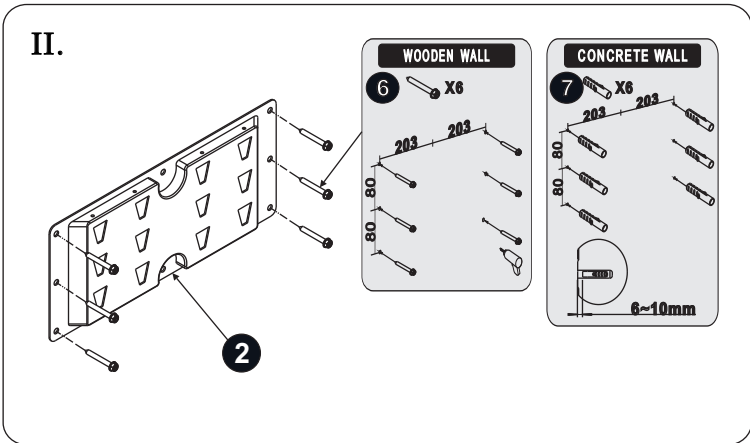

Universal LCD TV Wall Mounts

Specification

*Meet VESA standard: 200X200/300x200/
400X100/400X200 mm.

*Strong loading up to 100 kgs LCD Monitor.

Unit:mm

MAIN PARTS

ITEM	1	2
PARTS		
QTY	1	1

PARTS FOR TV BRACKETS

ITEM	3	4	5
PARTS			
	M4X12	M6X12	M5X35
QTY	4	4	2

PARTS FOR WALL BRACKETS

ITEM	6	7
PARTS		
QTY	6	6