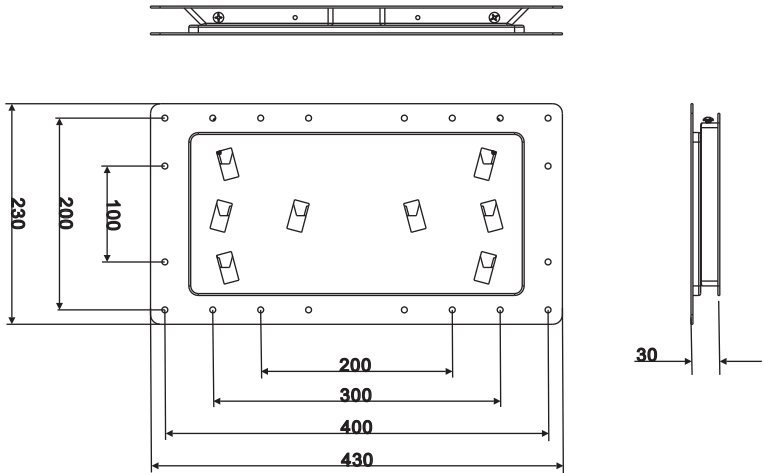

Universal LCD TV Wall Mounts

Specification

*Meet VESA standard: 200X200/300x200/
400X100/400X200 mm.

*Strong loading up to 100 kgs LCD Monitor.

Unit:mm

MAIN PARTS

ITEM	1	2
PARTS		
QTY	1	1

PARTS FOR TV BRACKETS

ITEM	3	4	5
PARTS			
	M4X12	M6X12	M5X35
QTY	4	4	2

PARTS FOR WALL BRACKETS

ITEM	6	7
PARTS		
QTY	6	6