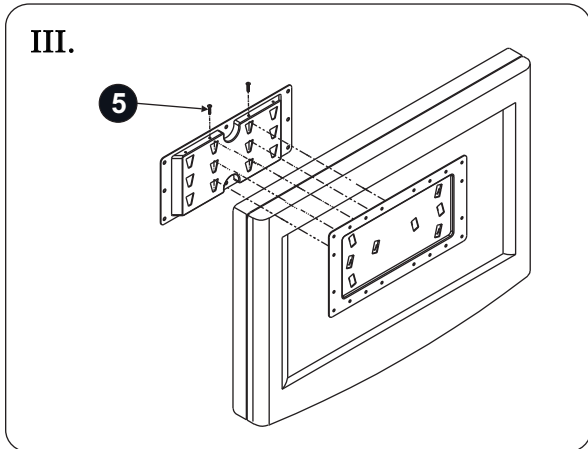

Universal LCD TV Wall Mounts

Specification

*Meet VESA standard: 200X200/300x200/
400X100/400X200 mm.

*Strong loading up to 100 kgs LCD Monitor.

Unit:mm

MAIN PARTS

ITEM	1	2
PARTS		
QTY	1	1

PARTS FOR TV BRACKETS

ITEM	3	4	5
PARTS			
	M4X12	M6X12	M5X35
QTY	4	4	2

PARTS FOR WALL BRACKETS

ITEM	6	7
PARTS		
QTY	6	6