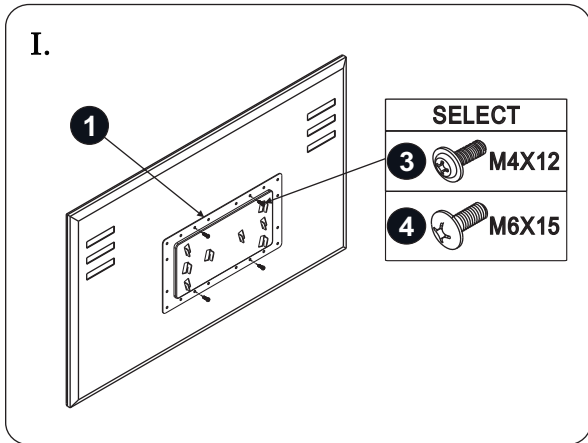

Universal LCD TV Wall Mounts

Specification

*Meet VESA standard: 200X200/300x200/
400X100/400X200 mm.

*Strong loading up to 100 kgs LCD Monitor.

Unit:mm

MAIN PARTS

ITEM	1	2
PARTS		
QTY	1	1

PARTS FOR TV BRACKETS

ITEM	3	4	5
PARTS			
	M4X12	M6X12	M5X35
QTY	4	4	2

PARTS FOR WALL BRACKETS

ITEM	6	7
PARTS		
QTY	6	6