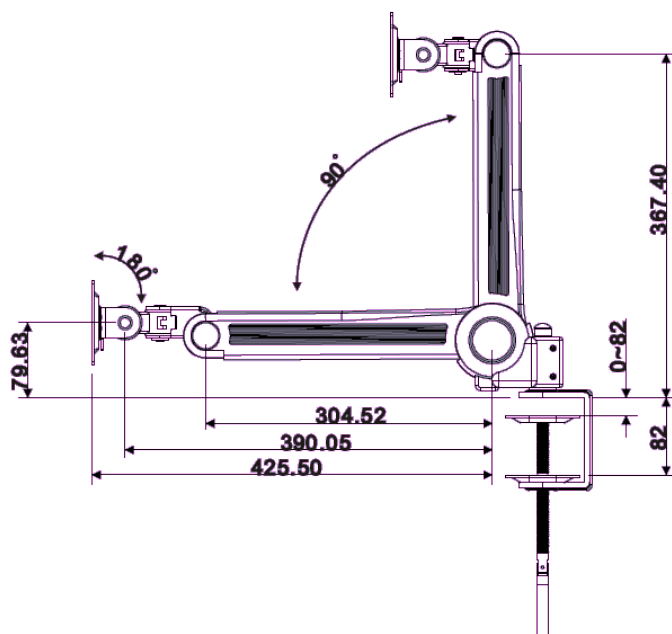

NOTEBOOK DESKTOP C-CLAMP ARM (A510)

- Desk-mounted swivel arm for laptop
- Mounted on table with C-clamp
- Superior flexibility and movement
- 5 Directions desk mount
- Desk thickness up to 75mm
- 360° display side-to-side rotation
- 180° left-right swivel
- Adjustable arm – workplace saver

CONFIGURATION	
DISPLAY SIDE-TO-SIDE ROTATION	360°
LEFT-RIGHT SWIVEL	180°

SOLE AGENT: